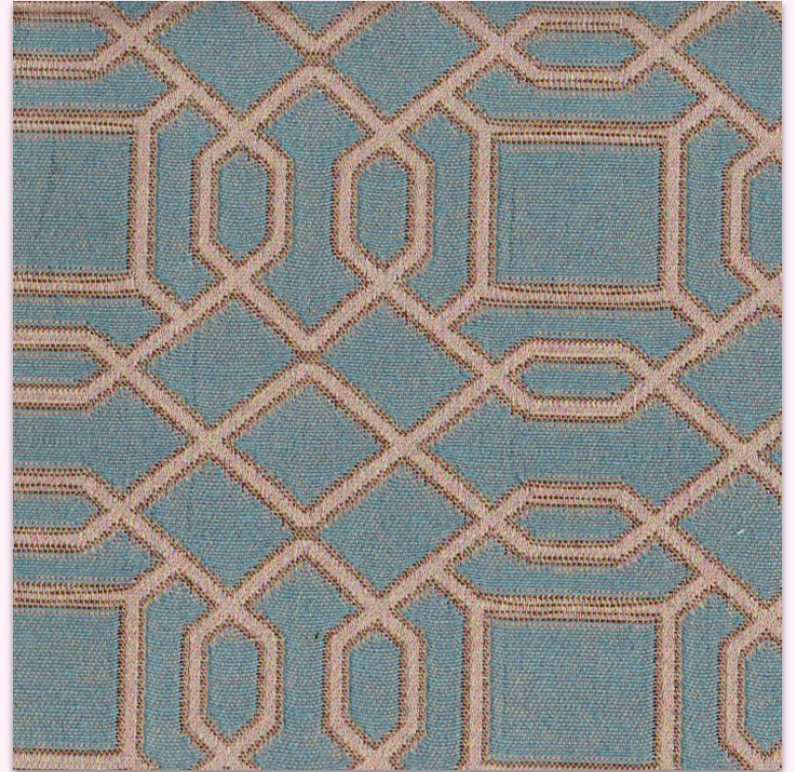

The Fabric used is poly. cotton and dyed with intrinsic metallic colours. The main fabric designs are nicely coordinated and complemented with two stunning sheers. If your choice is bold and beautiful then this is the collection for you.

**ADZ 49**

**ADZ 50**

**ADZ 51**

**ADZ 52**

**ADZ 53**

**ADZ 54**

**ADZ 55**

**ADZ 56**

**ADZ 57**

**ADZ 58**

**ADZ 59**

**ADZ 60**

**ADZ 61**

**ADZ 62**

**ADZ 63**

IMAGE	REPEAT H	REPEAT V	WIDTH	COLOURS	COMPOSITION	GSM	CARE INSTRUCTION	END USE
	13.5"	14.25"	140 CMS	9	60% POLY. 40% COTT.	265	DRY CLEAN	
	13.5"	30"	140 CMS	9	60% POLY. 40% COTT.	265	DRY CLEAN	
	3.5"	4.25"	140 CMS	9	60% POLY. 40% COTT.	265	DRY CLEAN	
	6.75"	7.15"	140 CMS	9	60% POLY. 40% COTT.	265	DRY CLEAN	
	3.5"	4.65"	140 CMS	9	60% POLY. 40% COTT.	265	DRY CLEAN	
	4.5"	4.65"	140 CMS	9	60% POLY. 40% COTT.	265	DRY CLEAN	
	N/A	N/A	140 CMS	6	100% POLYESTER	58	DRY CLEAN	
	13.5"	14"	140 CMS	3	95% POLY. 5% COTT.	77	DRY CLEAN	
<b>END USE</b> CURTAIN       LOOSE CUSHION <i>Colour shades may vary from dye lot to dye lot</i>								