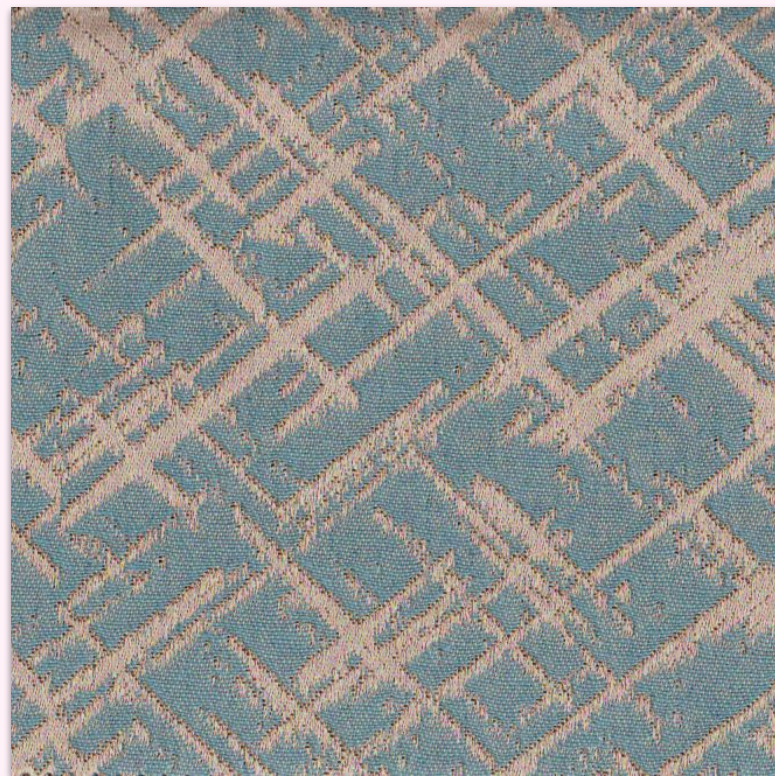

**ADZ 49**

**ADZ 50**

**ADZ 51**

**ADZ 52**

**ADZ 53**

**ADZ 54**

**ADZ 55**

**ADZ 56**

**ADZ 57**

**ADZ 58**

**ADZ 59**

**ADZ 60**

**ADZ 61**

**ADZ 62**

**ADZ 63**

IMAGE	REPEAT H	REPEAT V	WIDTH	COLOURS	COMPOSITION	GSM	CARE INSTRUCTION	END USE
	13.5"	14.25"	140 CMS	9	60% POLY. 40% COTT.	265	DRY CLEAN	
	13.5"	30"	140 CMS	9	60% POLY. 40% COTT.	265	DRY CLEAN	
	3.5"	4.25"	140 CMS	9	60% POLY. 40% COTT.	265	DRY CLEAN	
	6.75"	7.15"	140 CMS	9	60% POLY. 40% COTT.	265	DRY CLEAN	
	3.5"	4.65"	140 CMS	9	60% POLY. 40% COTT.	265	DRY CLEAN	
	4.5"	4.65"	140 CMS	9	60% POLY. 40% COTT.	265	DRY CLEAN	
	N/A	N/A	140 CMS	6	100% POLYESTER	58	DRY CLEAN	
	13.5"	14"	140 CMS	3	95% POLY. 5% COTT.	77	DRY CLEAN	
<b>END USE</b> CURTAIN       LOOSE CUSHION <i>Colour shades may vary from dye lot to dye lot</i>								